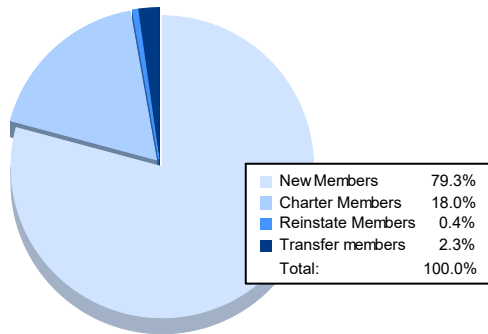

Year	New Clubs	Dropped Clubs	Gain/ Loss Clubs	New Members	Charter Members	Reinstate Members	Transfer Members	Total Member Added	Total Members Dropped	Gain/ Loss Members
2016-2017	3	0	3	134	66	6	8	214	144	70
2017-2018	3	0	3	129	67	24	1	221	160	61
2018-2019	3	1	2	135	66	3	5	209	121	88
2019-2020	1	1	0	55	19	1	1	76	170	-94
2020-2021	2	0	2	203	46	1	6	256	72	184
Average	2	0	2	131	53	7	4	195	133	62

Clubs

Members

Membership Composition June 2021 Cumulative

Gender Composition June 2021 Cumulative