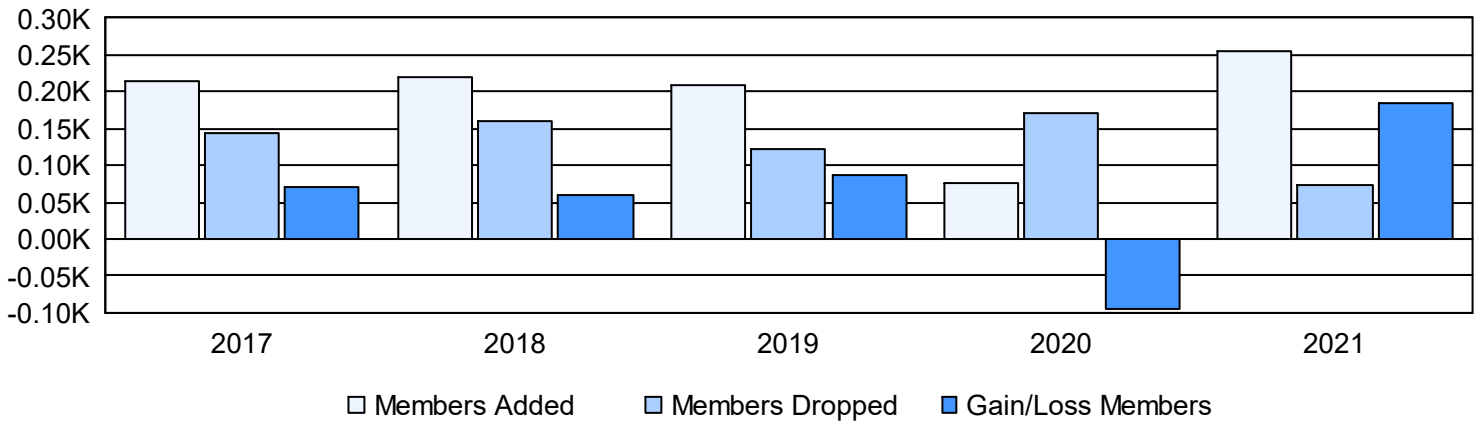

Year	New Clubs	Dropped Clubs	Gain/ Loss Clubs	New Members	Charter Members	Reinstate Members	Transfer Members	Total Member Added	Total Members Dropped	Gain/ Loss Members
2016-2017	3	0	3	134	66	6	8	214	144	70
2017-2018	3	0	3	129	67	24	1	221	160	61
2018-2019	3	1	2	135	66	3	5	209	121	88
2019-2020	1	1	0	55	19	1	1	76	170	-94
2020-2021	2	0	2	203	46	1	6	256	72	184
Average	2	0	2	131	53	7	4	195	133	62

Clubs

Members

Membership Composition June 2021 Cumulative

Gender Composition June 2021 Cumulative