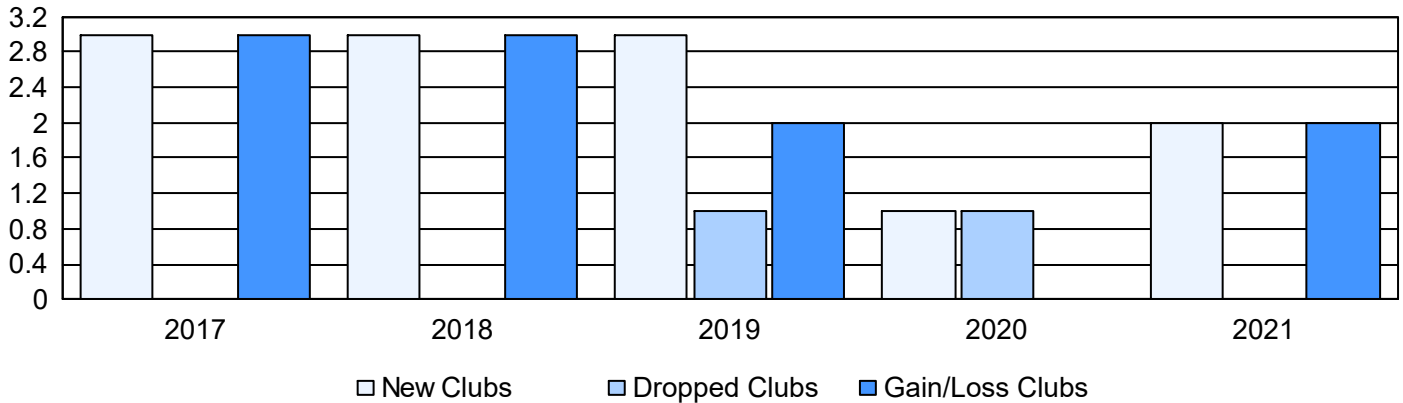

Year	New Clubs	Dropped Clubs	Gain/ Loss Clubs	New Members	Charter Members	Reinstate Members	Transfer Members	Total Member Added	Total Members Dropped	Gain/ Loss Members
2016-2017	3	0	3	134	66	6	8	214	144	70
2017-2018	3	0	3	129	67	24	1	221	160	61
2018-2019	3	1	2	135	66	3	5	209	121	88
2019-2020	1	1	0	55	19	1	1	76	170	-94
2020-2021	2	0	2	203	46	1	6	256	72	184
Average	2	0	2	131	53	7	4	195	133	62

Clubs

Members

Membership Composition June 2021 Cumulative

Gender Composition June 2021 Cumulative